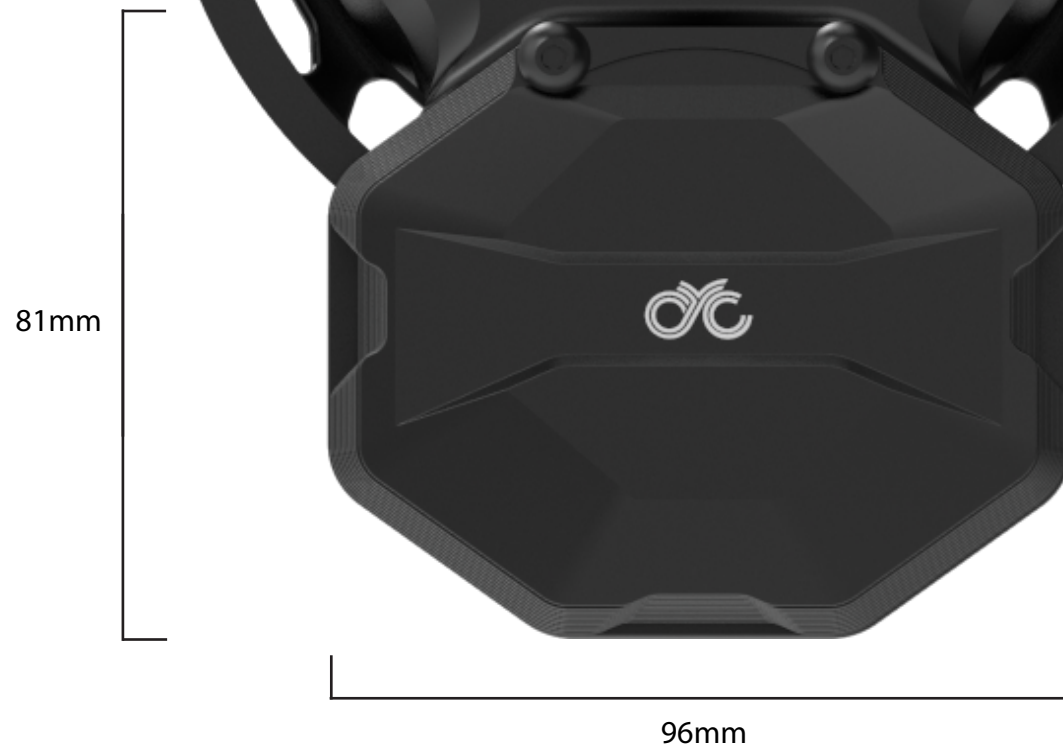

X1 Photon (left) (1:1 measurement image)

Paper: A4 Size
Image Scale: 1:1
Print Scale: Original Size
(please do not fit to page)