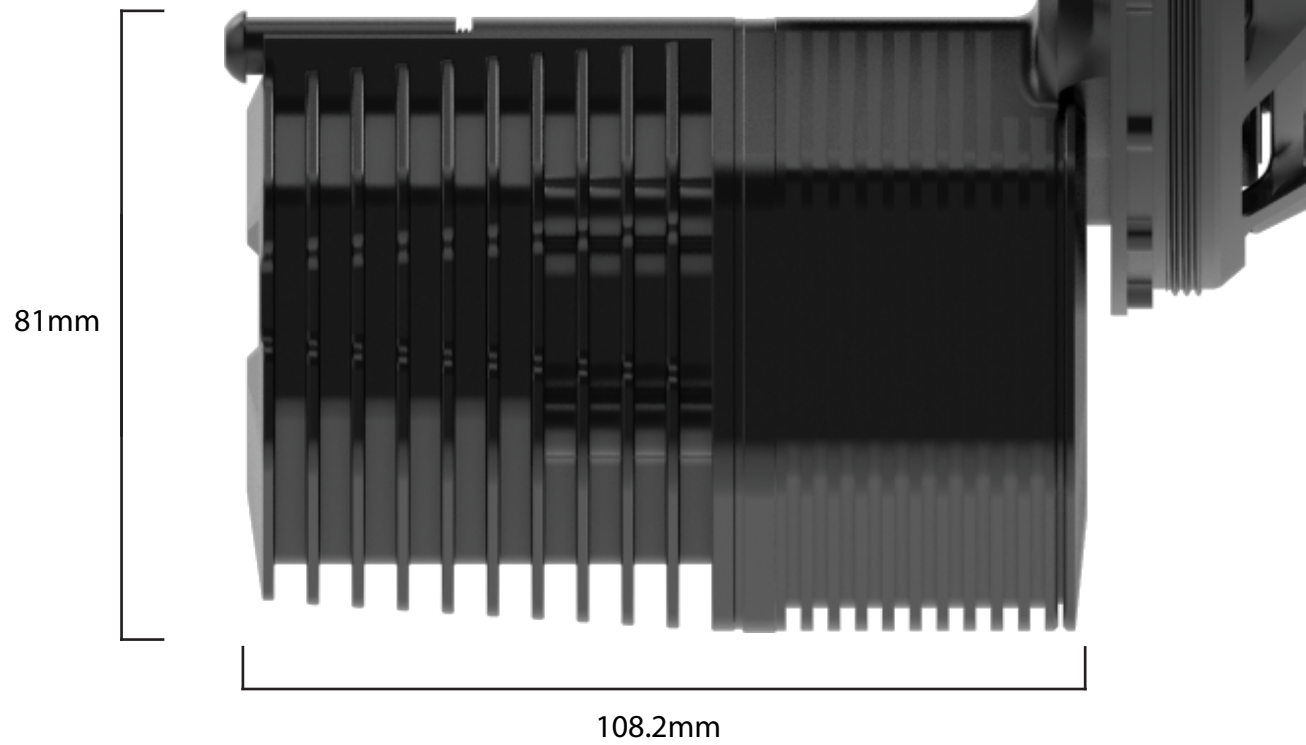

X1 Photon (back) (1:1 measurement image)

Paper: A4 Size
Image Scale: 1:1
Print Scale: Original Size
(please do not fit to page)