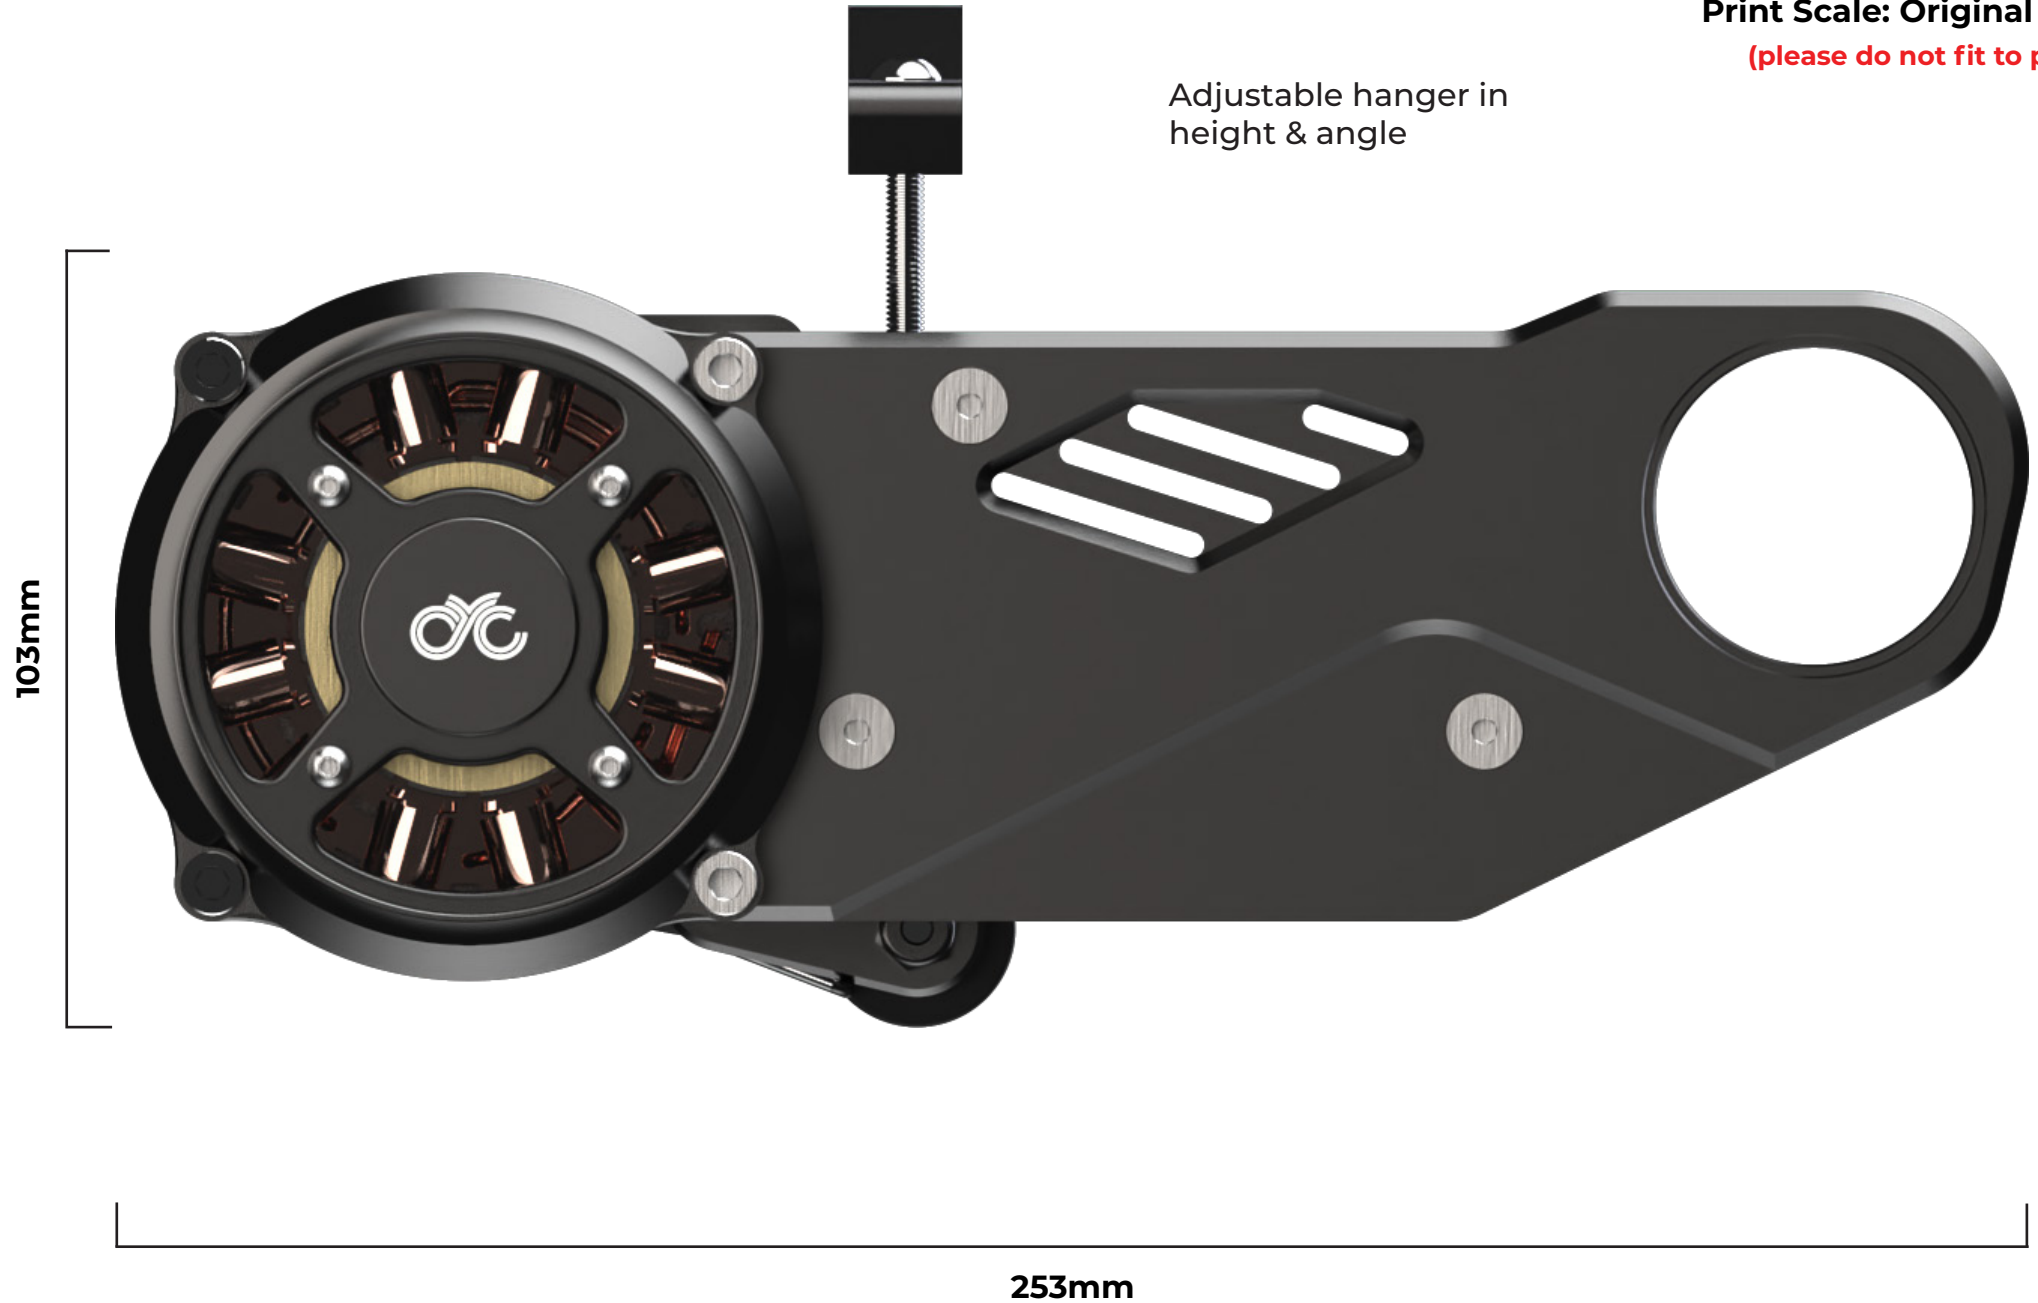

X1 PRO GEN 4 (left, no controller)
(1:1 measurement image)

Paper: A4 Size
Image Scale: 1:1
Print Scale: Original Size
(please do not fit to page)

X1 PRO GEN 4 (left)
(1:1 measurement image)

Paper: A4 Size
Image Scale: 1:1
Print Scale: Original Size
(please do not fit to page)

Adjustable hanger in
height & angle

103mm

253mm

X1 PRO GEN 4 (right, no controller)
(1:1 measurement image)

Paper: A4 Size
Image Scale: 1:1
Print Scale: Original Size
(please do not fit to page)

Adjustable hanger in
height & angle

X1 PRO GEN 4 (right)
(1:1 measurement image)

Paper: A4 Size
Image Scale: 1:1
Print Scale: Original Size
(please do not fit to page)

Adjustable hanger in
height & angle