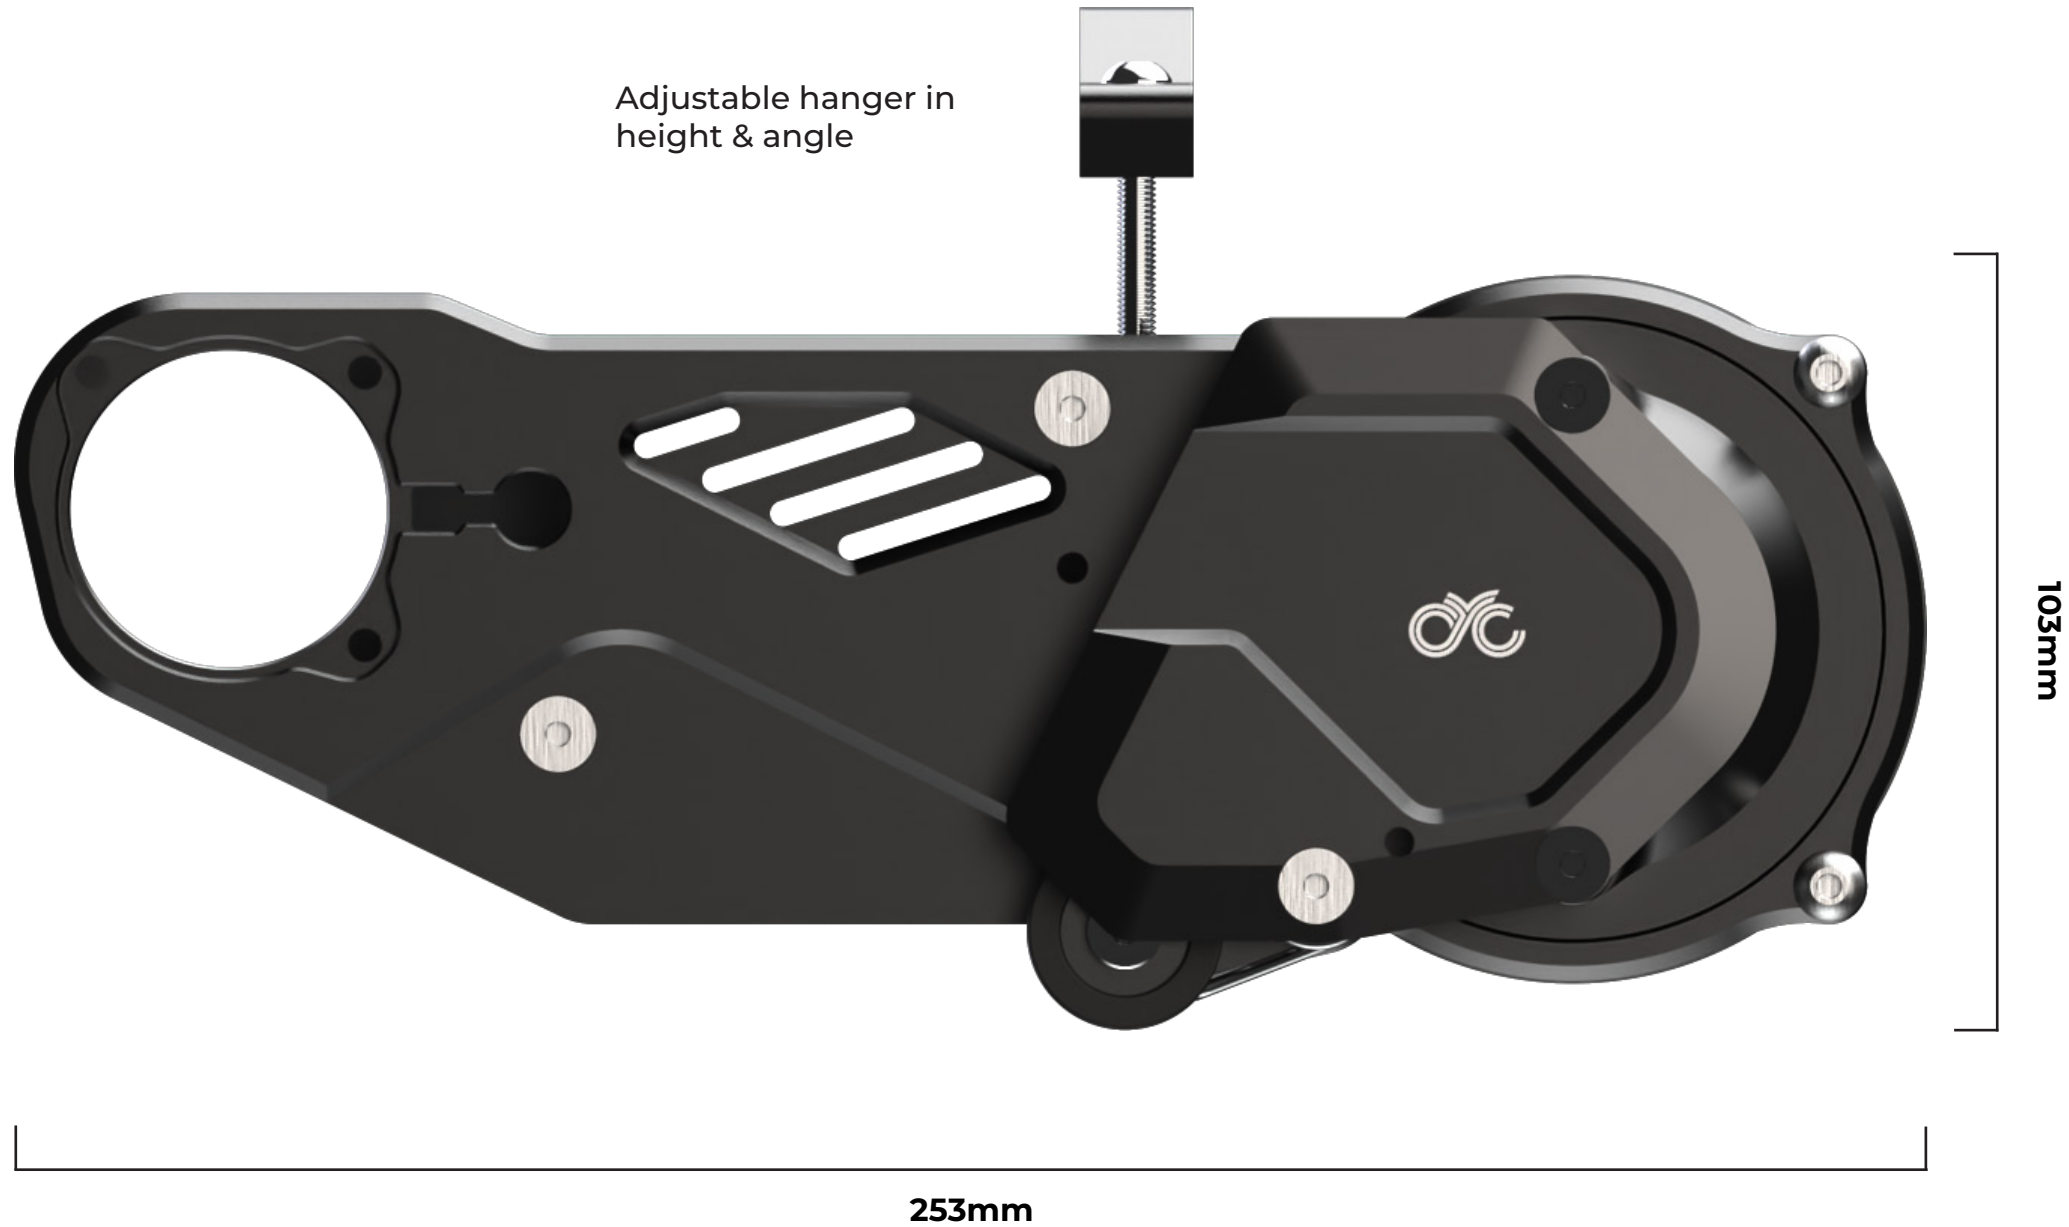

X1 PRO GEN 4 (left, no controller)
(1:1 measurement image)

Paper: A4 Size
Image Scale: 1:1
Print Scale: Original Size
(please do not fit to page)

X1 PRO GEN 4 (left)
(1:1 measurement image)

Paper: A4 Size
Image Scale: 1:1
Print Scale: Original Size
(please do not fit to page)

Adjustable hanger in
height & angle

103mm

253mm

X1 PRO GEN 4 (right, no controller)
(1:1 measurement image)

Paper: A4 Size
Image Scale: 1:1
Print Scale: Original Size
(please do not fit to page)

Adjustable hanger in
height & angle

X1 PRO GEN 4 (right)
(1:1 measurement image)

Paper: A4 Size
Image Scale: 1:1
Print Scale: Original Size
(please do not fit to page)

Adjustable hanger in
height & angle