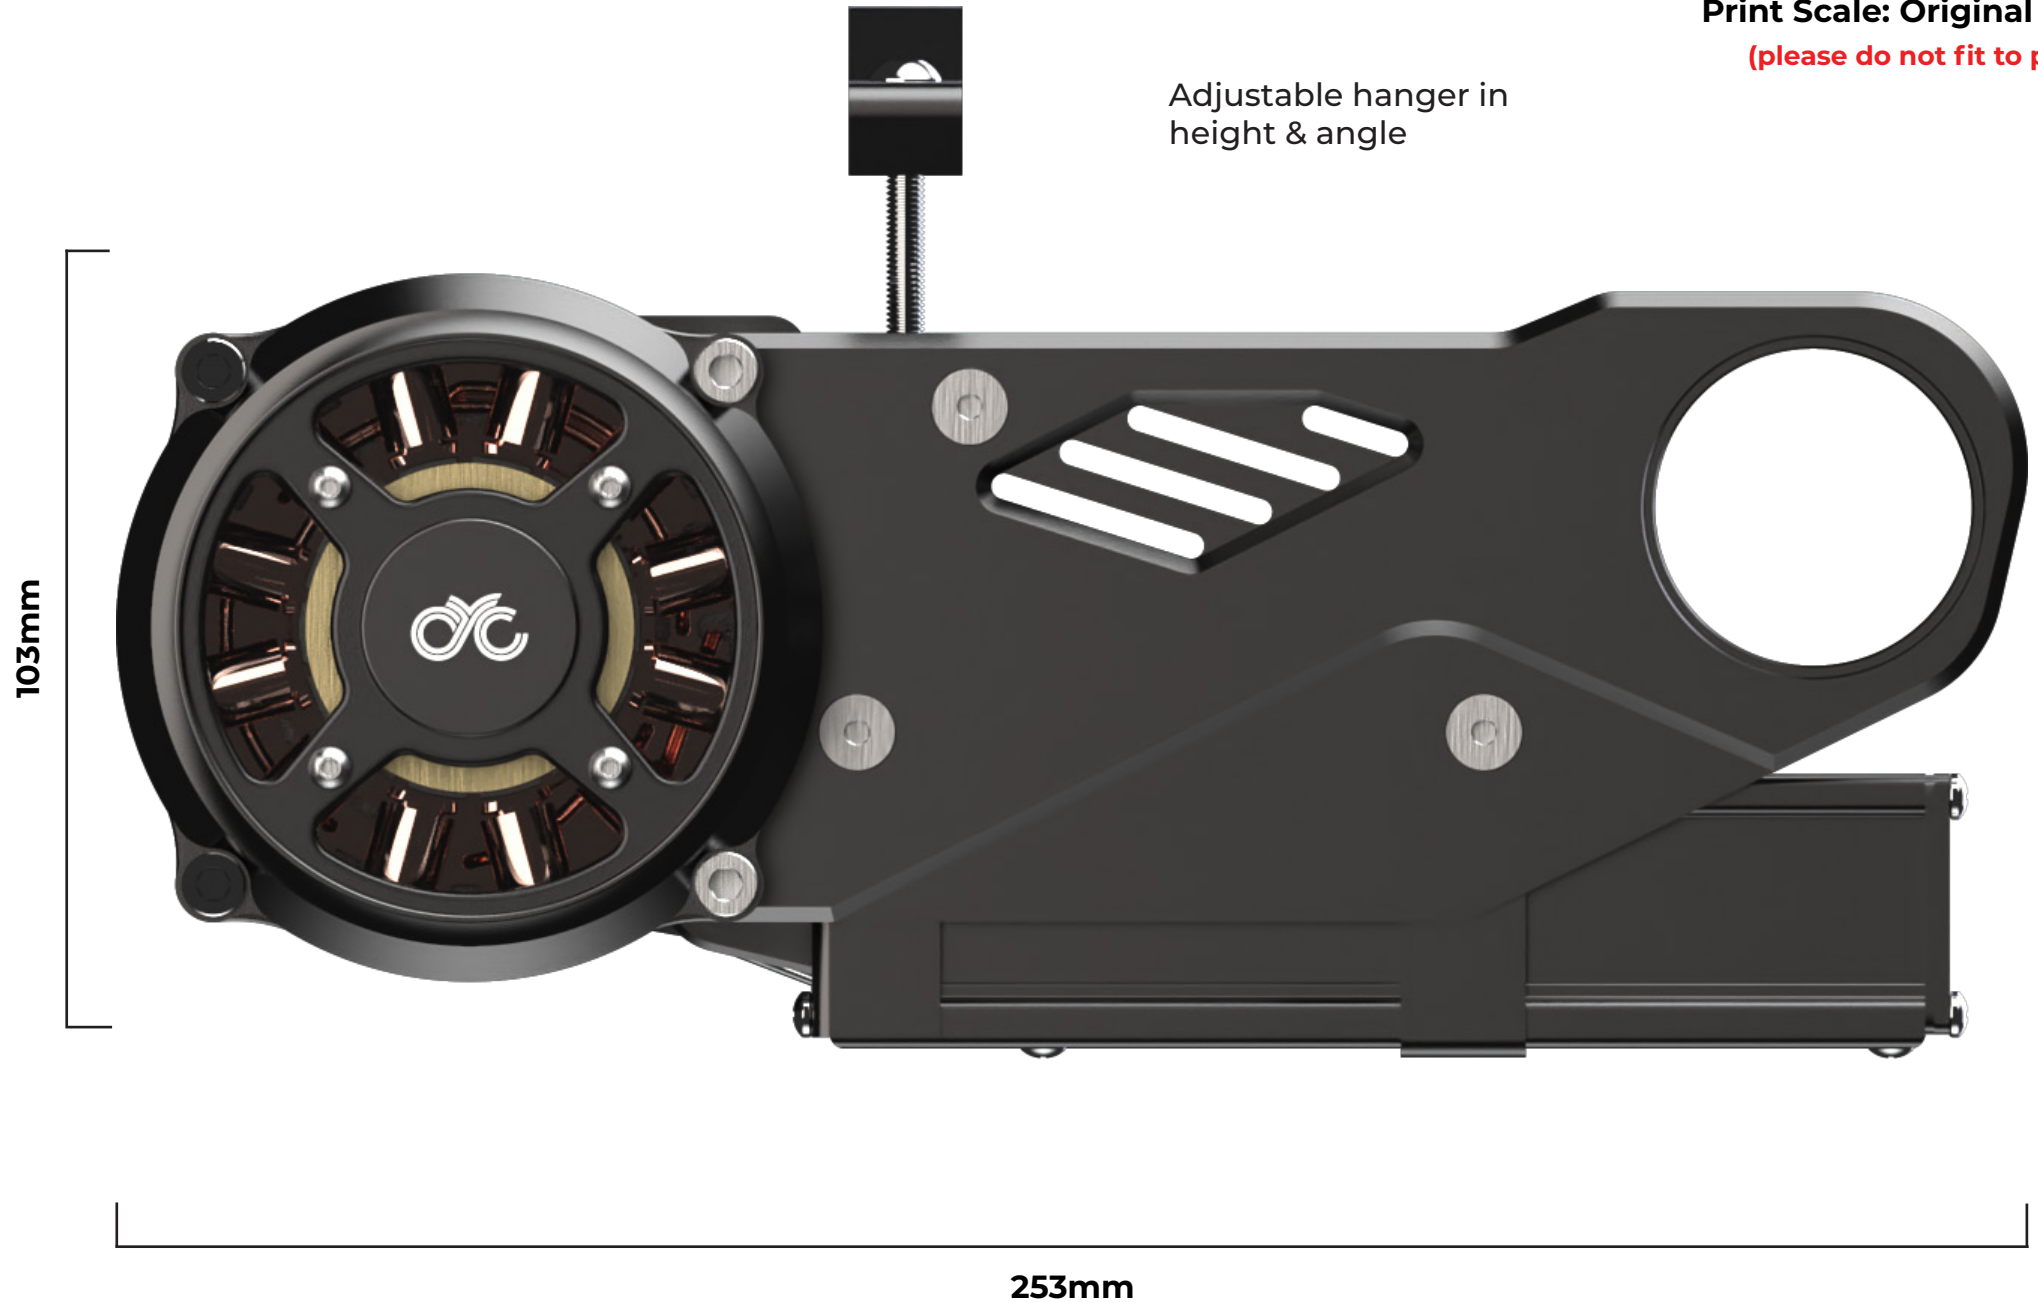

X1 PRO GEN 4 (left, no controller)
(1:1 measurement image)

Paper: A4 Size
Image Scale: 1:1
Print Scale: Original Size
(please do not fit to page)

X1 PRO GEN 4 (left)
(1:1 measurement image)

Paper: A4 Size
Image Scale: 1:1
Print Scale: Original Size
(please do not fit to page)

Adjustable hanger in
height & angle

103mm

253mm

X1 PRO GEN 4 (right, no controller)
(1:1 measurement image)

Paper: A4 Size
Image Scale: 1:1
Print Scale: Original Size
(please do not fit to page)

Adjustable hanger in
height & angle

X1 PRO GEN 4 (right)
(1:1 measurement image)

Paper: A4 Size
Image Scale: 1:1
Print Scale: Original Size
(please do not fit to page)

Adjustable hanger in
height & angle